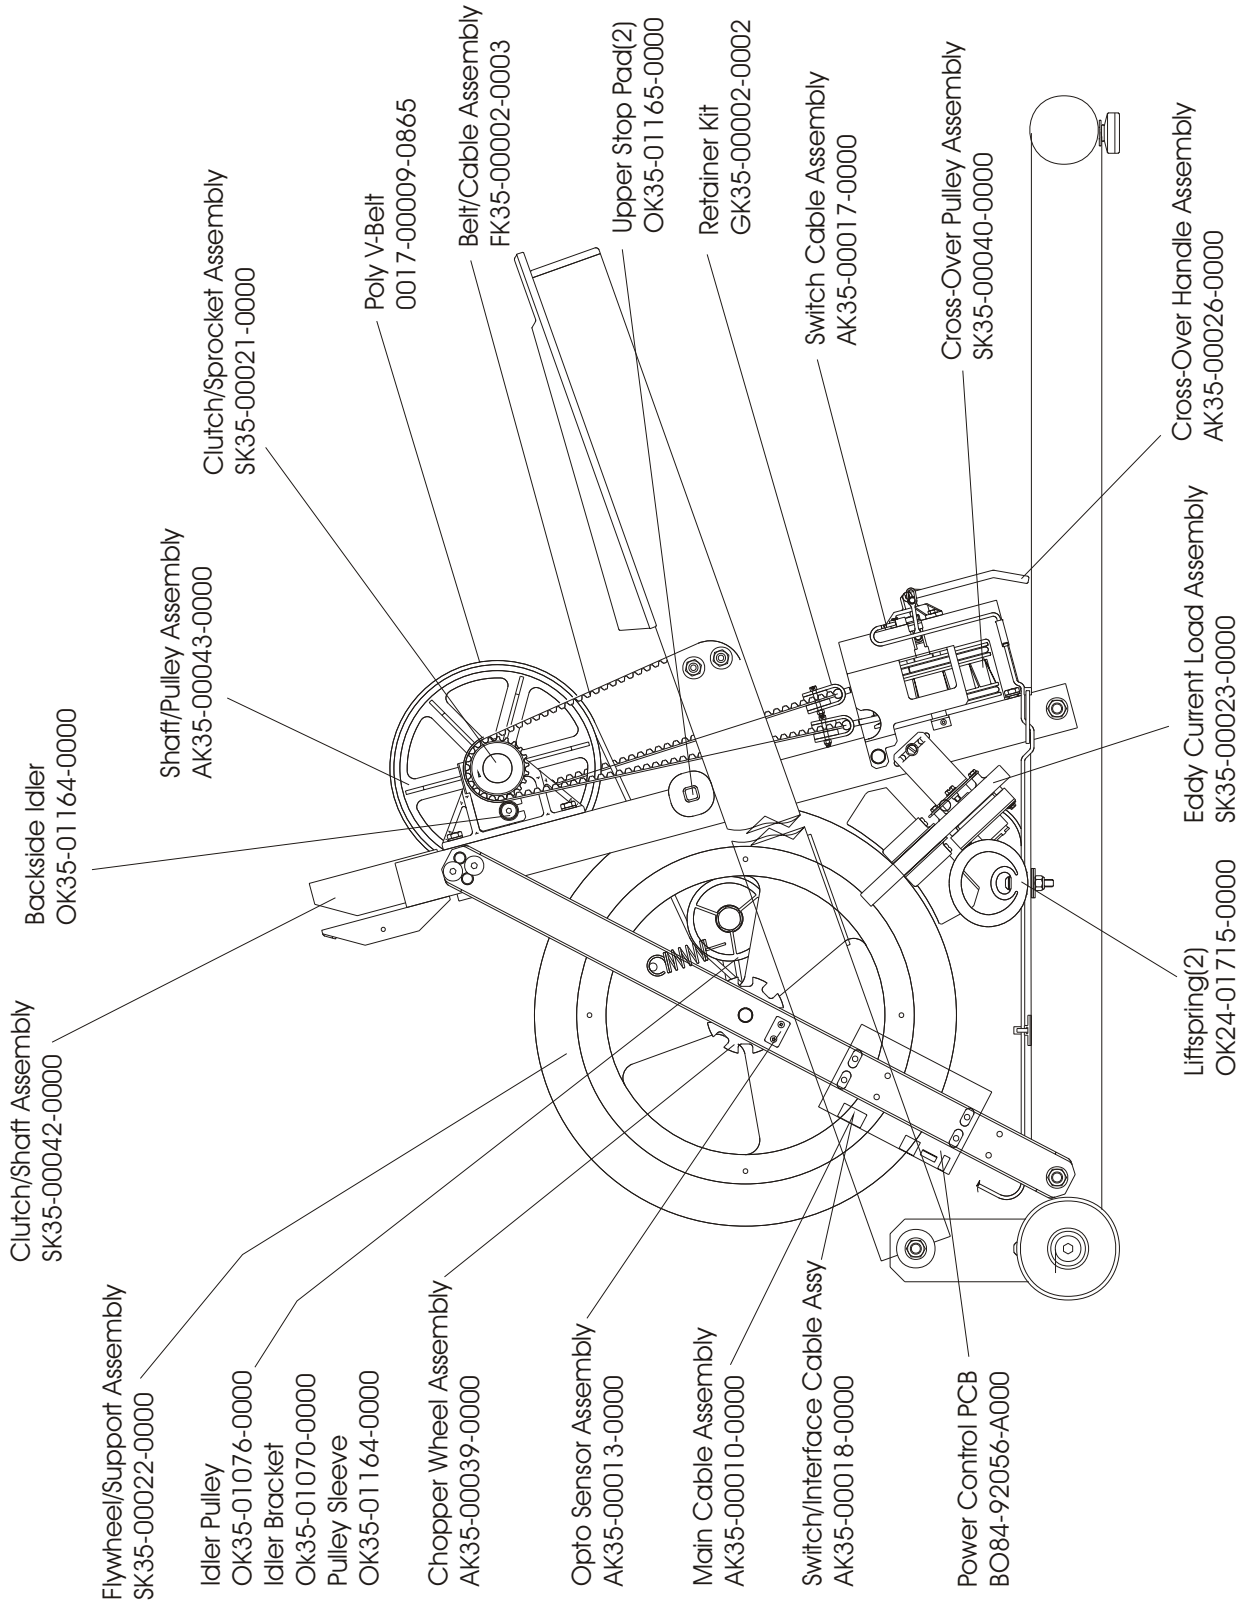

**LS-5500**  
**STAIRCLIMBERS**

**GK35-00003-0100**  
**SN # 246000 - 251195**

**LS-5500  
STAIRCLIMBERS**

**GK35-00003-0100  
SN # 246000 - 251195**

**LS-5500  
STAIRCLIMBERS**

**GK35-00003-0100  
SN # 246000 - 251195**