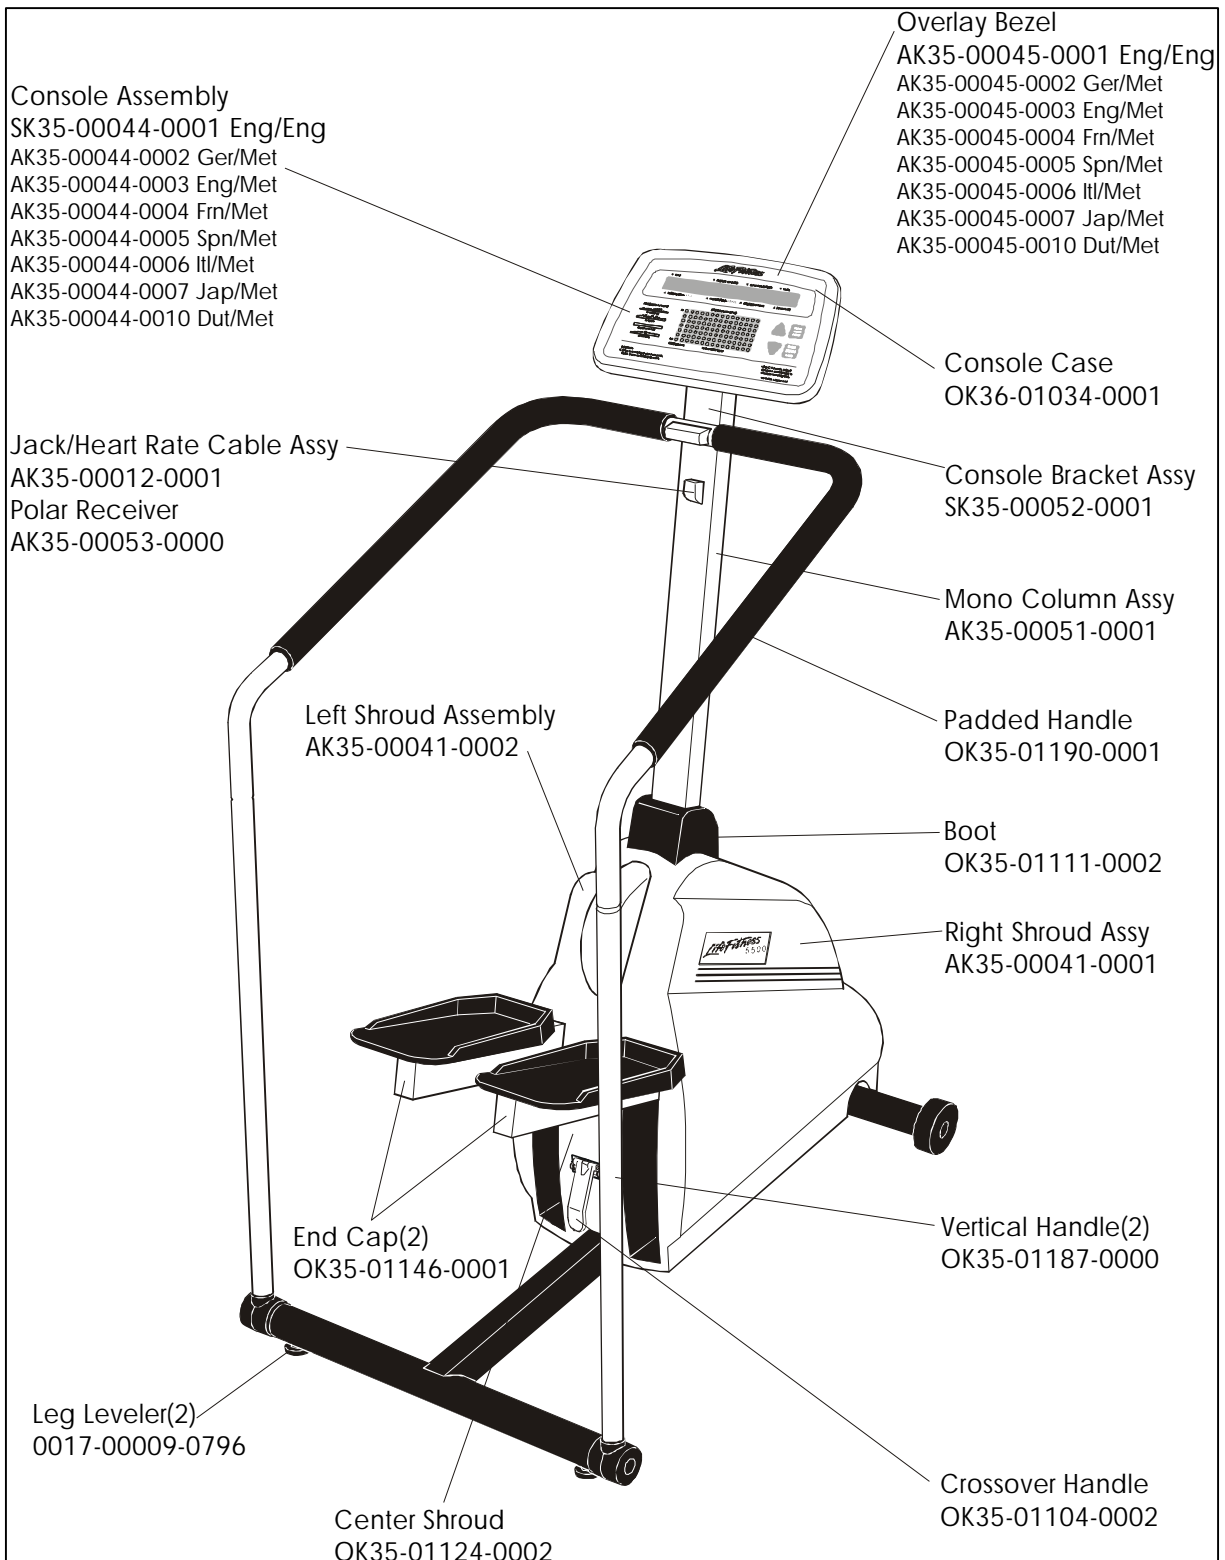

**LS-5500**  
**STAIRCLIMBERS**

**GK35-00003-0100**  
**SN # 246000 - 251195**

**LS-5500  
STAIRCLIMBERS**

**GK35-00003-0100  
SN # 246000 - 251195**

**LS-5500  
STAIRCLIMBERS**

**GK35-00003-0100  
SN # 246000 - 251195**